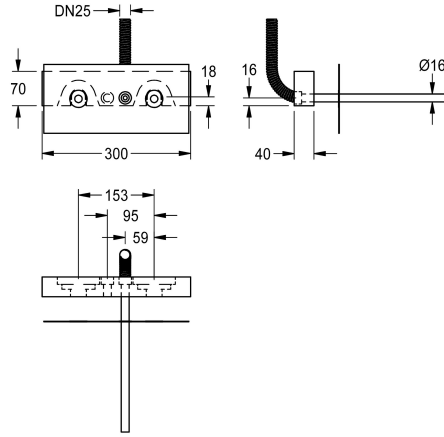

KWC F5

Mounting bar for F5 wall-mounted mixers

Modell-Linie: F5 | F5BTX002

Showers | Basic installation kits for showers

KWC-No.

2030071303

Mounting bar for F5 wall-mounted mixers

Mounting bar for F5 wall-mounted mixers with separate power supply. Plywood with water-resistant glue, suitable for use in wet areas. With cable bushing including front-side protective pipe and

rear-side protective hose with sealing collar. Defined positioning for G 1/2 wall plates to be provided on site, including expansion sleeves.

Technical Data

application
barrier-free
Built-in fitting model
diameter nominal
material
type of mixing
position of power connection
surface treatment
type
type of mounting

washing/showering
no
Built-in section
DN 15
steel
with thermostat
from backside
galvanized
for bib taps
undermounting