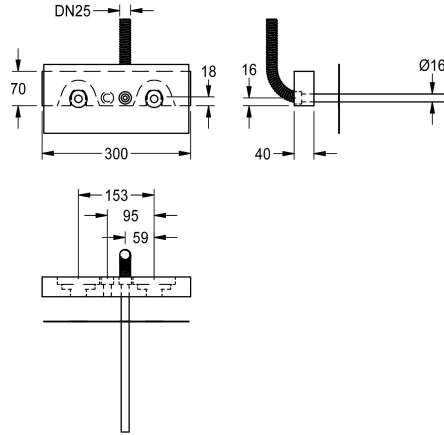

KWC F5

Mounting bar for F5 wall-mounted mixers

Modell-Linie: F5 | F5BTX002

Showers | Basic installation kits for showers

KWC-No.

2030071303

Mounting bar for F5 wall-mounted mixers

Mounting bar for F5 wall-mounted mixers with separate power supply. Plywood with water-resistant glue, suitable for use in wet areas. With cable bushing including front-side protective pipe and

rear-side protective hose with sealing collar. Defined positioning for G 1/2 wall plates to be provided on site, including expansion sleeves.

Technical Data

application
barrier-free
Built-in fitting model
diameter nominal
material
type of mixing
position of power connection
surface treatment
type
type of mounting

washing/showering
no
Built-in section
DN 15
steel
with thermostat
from backside
galvanized
for bib taps
undermounting