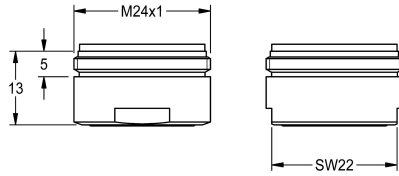

KWC Aerator

Modell-Linie: SPARE-PARTS-GENER. | ASXX1042
Spare parts | Spare parts taps

KWC-No.

2030071309

Aerator, packing unit 10 pieces.
(If assembled to F4 wall-mounted mixers the funktion of the self-emptying spout is obsolete.)

Aerator with laminar stream and integrated flow regulator, 8.0 l/min, with male thread M24x1, packing unit 10 pieces.

If assembled to F4 wall-mounted mixers the funktion of the self-emptying spout is obsolete.

Technical Data

overall depth	26 mm
overall height	13 mm
overall width	26 mm
quantity	10
quantity uom	pieces

26 mm
13 mm
26 mm
10
pieces