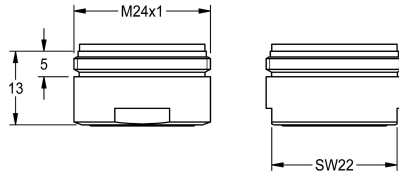

KWC Aerator

Modell-Linie: SPARE-PARTS-GENER. | ASXX1042
Spare parts | Spare parts taps

KWC-No.

2030071309

Aerator, packing unit 10 pieces.
(If assembled to F4 wall-mounted mixers the funktion of the self-emptying spout is obsolete.)

Aerator with laminar stream and integrated flow regulator, 8.0 l/min, with male thread M24x1, packing unit 10 pieces.

If assembled to F4 wall-mounted mixers the funktion of the self-emptying spout is obsolete.

Technical Data

overall depth	26 mm
overall height	13 mm
overall width	26 mm
quantity	10
quantity uom	pieces

overall depth	26 mm
overall height	13 mm
overall width	26 mm
quantity	10
quantity uom	pieces