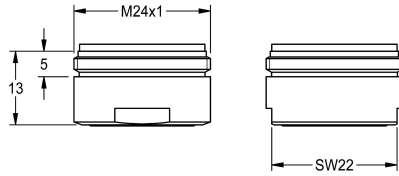

KWC Aerator

Modell-Linie: SPARE-PARTS-GENER. | ASXX1042
Piezas de repuesto | Accesorio Griferías de lavado

KWC-No.

2030071309

Aerator, packing unit 10 pieces.
(If assembled to F4 wall-mounted mixers the funktion of the self-emptying spout is obsolete.)

Aerator with laminar stream and integrated flow regulator, 8.0 l/min, with male thread M24x1, packing unit 10 pieces.

If assembled to F4 wall-mounted mixers the funktion of the self-emptying spout is obsolete.

Datos técnicos

Profundidad
Altura
Anchura total
Cantidad
Cantidad de unidades de medición

26 mm
13 mm
26 mm
10
Piezas