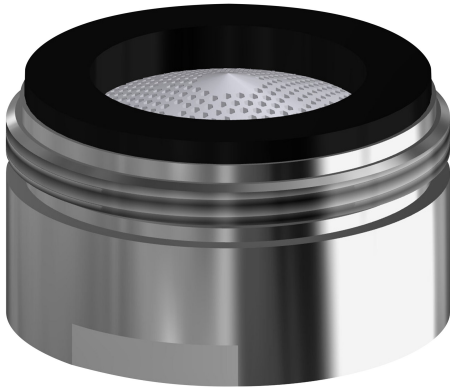

## KWC Aerator

Modell-Linie: SPARE-PARTS-GENER. | ASXX1042  
Varaosat | Varaosat hanat

### KWC-No.

#### 2030071309

Aerator, packing unit 10 pieces.  
(If assembled to F4 wall-mounted mixers the funktion of the self-emptying spout is obsolete.)

Aerator with laminar stream and integrated flow regulator, 8.0 l/min, with male thread M24x1, packing unit 10 pieces.

If assembled to F4 wall-mounted mixers the funktion of the self-emptying spout is obsolete.