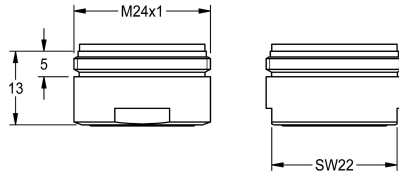

KWC Aerator

Modell-Linie: SPARE-PARTS-GENER. | ASXX1042
Reservdelar | Reservdelar kranar

KWC-No.

2030071309

Aerator, packing unit 10 pieces.
(If assembled to F4 wall-mounted mixers the funktion of the self-emptying spout is obsolete.)

Aerator with laminar stream and integrated flow regulator, 8.0 l/min, with male thread M24x1, packing unit 10 pieces.

If assembled to F4 wall-mounted mixers the funktion of the self-emptying spout is obsolete.

Technical Data

Övergripande djup	26 mm
Total höjd	13 mm
Total bredd	26 mm
Fyllnads kvantitet	10
Kvantitet outhållig	Bitar

26 mm
13 mm
26 mm
10
Bitar