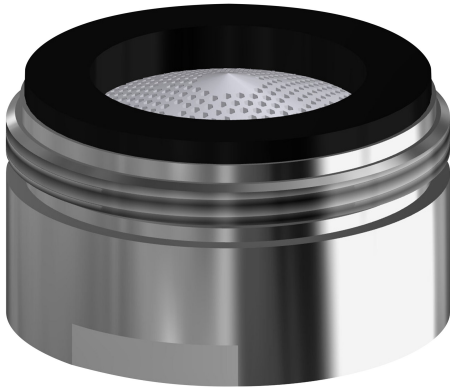

## KWC Aerator

Modell-Linie: SPARE-PARTS-GENER. | ASXX1042  
Reservdelar | Reservdelar kranar

### KWC-No.

#### 2030071309

Aerator, packing unit 10 pieces.  
(If assembled to F4 wall-mounted mixers the funktion of the self-emptying spout is obsolete.)

Aerator with laminar stream and integrated flow regulator, 8.0 l/min, with male thread M24x1, packing unit 10 pieces.

If assembled to F4 wall-mounted mixers the funktion of the self-emptying spout is obsolete.