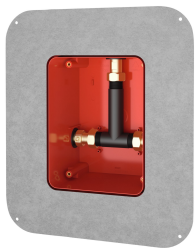

KWC F5E-Therm - A3000 open Electronic thermostatic in-wall mixer

Modell-Linie: F5E | F5ET2040

Showers | Electronic self closing shower

maximum flow time	255 Seconds
minimum flow pressure	1 bar
minimum flow time	1 Seconds
type of mixing	with thermostat
Parameterization	network
power supply connection	A3000 open 24 V DC
position of power connection	from top
Type of power supply	Transformer
with rosettes/cover plate	yes
protective shutdown	yes
shower pipe draining	no
sound insulation	no
surface finish casing	satin finished
surface finish fitting	chromed
surface treatment fitting	polished
temperature limit	yes
thermal disinfection	automatic thermal disinfection
with transformer/power supply	no
type of mounting	in-wall installation with box
type of operation	sensor operation
type of sensor	opto-electronic sensor
type of shower	in-wall fitting
Volume flow rate bypass PWH	0.05 l/s
volume flow rate at 3 bar	0.23 l/s
water connection	threaded connection (external)
position of water connection	from side
Accent colour	chrome-look (glossy)
Basic colour	stainless steel-look

Mandatory Accessories

R5 System box for in-wall mixer

2030028990
F5BX2001