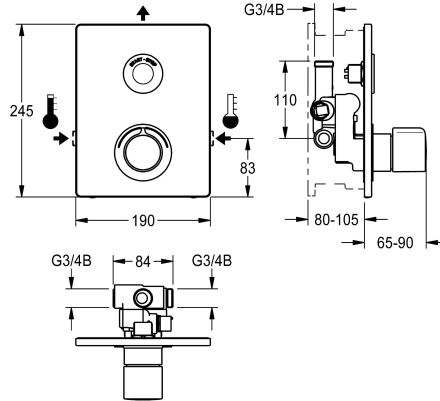

KWC F5E-Therm - A3000 open Electronic thermostatic in-wall mixer

Modell-Linie: F5E | F5ET2040

Showers | Electronic self closing shower

KWC-No.

2030071563

F5E-Therm - A3000 open thermostatic mixer DN 15 as finished installation kit for in-wall installation in basic installation kit, for shower facilities. Electrically controlled, connects to hot water and cold water. Function block with integrated solenoid valve cartridge, thermostat and two bypass solenoid valve cartridges for separate rinsing of the cold-water line and implementation of program-controlled thermal disinfection as well as for separate sampling of cold or hot water. Thermostat with metal handle with adjustable and turn-proof temperature stop and option for manual thermal disinfection. All-metal construction, visible parts high-polished,

chrome-plated. With holding frame with profile seal, 190 x 245 mm stainless steel cover plate with covered screw fixing including touch sensor with control electronics, start/stop function, rosette, watertight electronic module and electric T-junction for connection to system cables, backflow preventers and strainers. Depth adjustability 25 mm. Activated hygiene flushing 24 hours after the last activity. External control unit, like valve setting, cleaning deactivation, storage of statistical data and communication via ECC2 function controller, 24 V DC.

Technical Data

additional connections	no
with backflow preventer	yes
Built-in fitting model	Finishing section
calculation flow rate cold wat	0.15 l/s
calculation flow rate hot wate	0.15 l/s
circulation	no
compatible A3000 open	yes
connection with pay water disp	single / multiple pay water di
Cover plate height	245 mm
Cover plate width	190 mm
default automatic hygiene flus	24h after the last activity
default flow time	30 Seconds
with filter	yes
adjustable flow time	yes
functional principle	electronic self-closing
for hand shower	no
hygiene flushing	yes
diameter nominal	DN 15
inlet size	G 3/4 B
Locking mechanism	Top section, non-ceramic
material casing	stainless steel
material fitting	brass-look