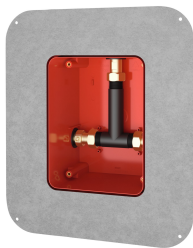

KWC F5E-Therm - A3000 open Electronic thermostatic in-wall mixer

Modell-Linie: F5E | F5ET2040

Showers | Electronic self closing shower

maximum flow time	255 Seconds
minimum flow pressure	1 bar
minimum flow time	1 Seconds
type of mixing	with thermostat
Parameterization	network
power supply connection	A3000 open 24 V DC
position of power connection	from top
Type of power supply	Transformer
with rosettes/cover plate	yes
protective shutdown	yes
shower pipe draining	no
sound insulation	no
surface finish casing	satin finished
surface finish fitting	chromed
surface treatment fitting	polished
temperature limit	yes
thermal disinfection	automatic thermal disinfection
with transformer/power supply	no
type of mounting	in-wall installation with box
type of operation	sensor operation
type of sensor	opto-electronic sensor
type of shower	in-wall fitting
Volume flow rate bypass PWH	0.05 l/s
volume flow rate at 3 bar	0.23 l/s
water connection	threaded connection (external)
position of water connection	from side
Accent colour	chrome-look (glossy)
Basic colour	stainless steel-look

Mandatory Accessories

R5 System box for in-wall mixer

2030028990
F5BX2001