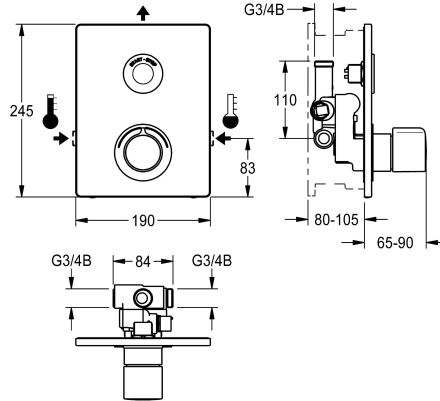

KWC F5E-Therm - A3000 open Electronic thermostatic in-wall mixer

Modell-Linie: F5E | F5ET2040

Showers | Electronic self closing shower

KWC-No.

2030071563

F5E-Therm - A3000 open thermostatic mixer DN 15 as finished installation kit for in-wall installation in basic installation kit, for shower facilities. Electrically controlled, connects to hot water and cold water. Function block with integrated solenoid valve cartridge, thermostat and two bypass solenoid valve cartridges for separate rinsing of the cold-water line and implementation of program-controlled thermal disinfection as well as for separate sampling of cold or hot water. Thermostat with metal handle with adjustable and turn-proof temperature stop and option for manual thermal disinfection. All-metal construction, visible parts high-polished,

chrome-plated. With holding frame with profile seal, 190 x 245 mm stainless steel cover plate with covered screw fixing including touch sensor with control electronics, start/stop function, rosette, watertight electronic module and electric T-junction for connection to system cables, backflow preventers and strainers. Depth adjustability 25 mm. Activated hygiene flushing 24 hours after the last activity. External control unit, like valve setting, cleaning deactivation, storage of statistical data and communication via ECC2 function controller, 24 V DC.

Technical Data

additional connections	no
with backflow preventer	yes
Built-in fitting model	Finishing section
calculation flow rate cold wat	0.15 l/s
calculation flow rate hot water	0.15 l/s
circulation	no
compatible A3000 open	yes
connection with pay water disp	single / multiple pay water di
Cover plate height	245 mm
Cover plate width	190 mm
default automatic hygiene flus	24h after the last activity
default flow time	30 Seconds
with filter	yes
adjustable flow time	yes
functional principle	electronic self-closing
for hand shower	no
hygiene flushing	yes
diameter nominal	DN 15
inlet size	G 3/4 B
Locking mechanism	Top section, non-ceramic
material casing	stainless steel
material fitting	brass-look