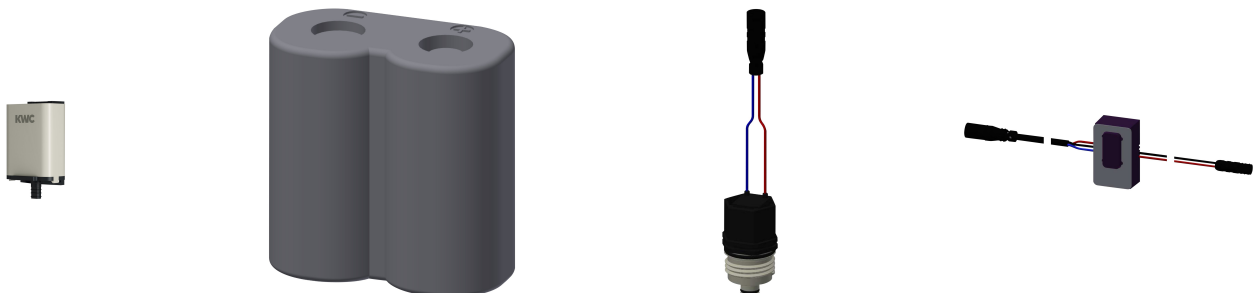

Spare Parts