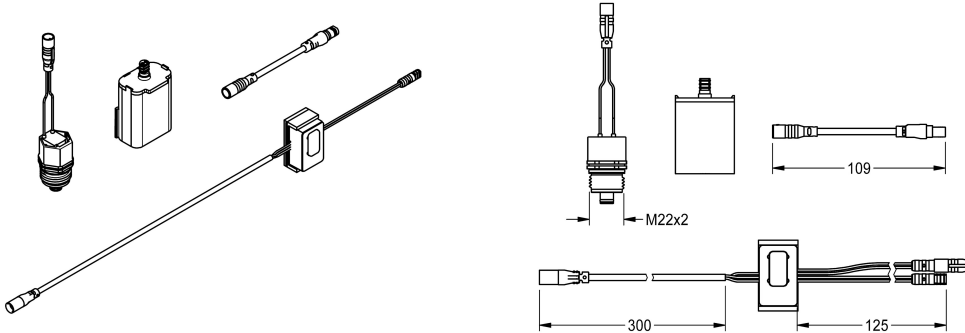

## KWC

Set for flushing the cold-water line

Modell-Linie: F5 | ACXT2005

Showers | Complementary parts showers

### KWC-No.

**2030071564**

Set for flushing the cold-water line

Set for performing automatic flushing of the cold-water line. Sensor with control electronics and 6 V lithium battery (CR-P2) as well as solenoid valve cartridge. Activated water hygiene flushing (30

### Optional Accessories

**Bidirectional remote control for  
electronical fittings F3 and F5**

**2030036654**

ACEX9005

**2-button remote control for fittings F3  
and F5**

**2030036849**

ACEX9004