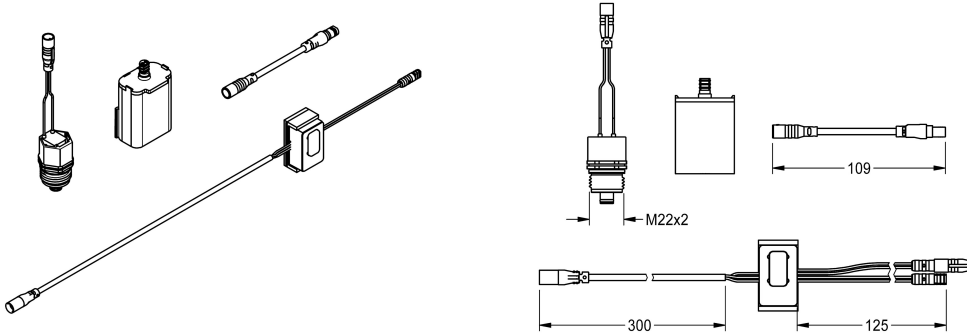

KWC

Set for flushing the cold-water line

Modell-Linie: F5 | ACXT2005

Showers | Complementary parts showers

KWC-No.

2030071564

Set for flushing the cold-water line

Set for performing automatic flushing of the cold-water line. Sensor with control electronics and 6 V lithium battery (CR-P2) as well as solenoid valve cartridge. Activated water hygiene flushing (30

seconds), fixed interval of 24 hours and saving of statistical data. With option for parametrisation and communication via optional, bidirectional remote control.

Optional Accessories

**Bidirectional remote control for
electronical fittings F3 and F5**

2030036654

ACEX9005

**2-button remote control for fittings F3
and F5**

2030036849

ACEX9004

Spare Parts

KWC

Set for flushing the cold-water line