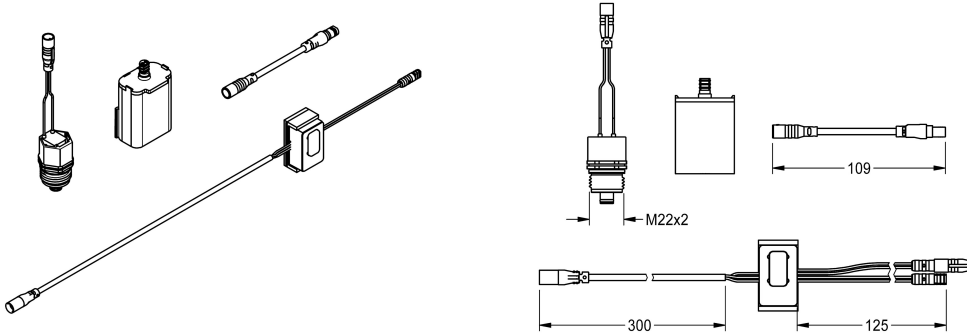

KWC

Set for flushing the cold-water line

Modell-Linie: F5 | ACXT2005

Showers | Complementary parts showers

KWC-No.

2030071564

Set for flushing the cold-water line

Set for performing automatic flushing of the cold-water line. Sensor with control electronics and 6 V lithium battery (CR-P2) as well as solenoid valve cartridge. Activated water hygiene flushing (30

seconds), fixed interval of 24 hours and saving of statistical data. With option for parametrisation and communication via optional, bidirectional remote control.

Optional Accessories

**Bidirectional remote control for
electronical fittings F3 and F5**

2030036654

ACEX9005

**2-button remote control for fittings F3
and F5**

2030036849

ACEX9004

Spare Parts

KWC

Set for flushing the cold-water line

Modell-Linie: F5 | ACXT2005

Showers | Complementary parts showers

Lithium battery 6 V

2000104846
EPRTR0008

Solenoid valve cartridge

2030003033
EAQFU0001

Sensor, ID 01/00004

20300041458
ASEX1005