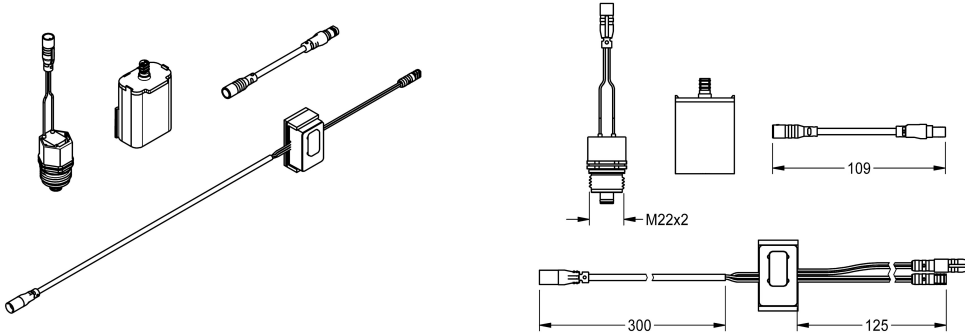

## KWC

Set for flushing the cold-water line

Modell-Linie: F5 | ACXT2005

Showers | Complementary parts showers

### KWC-No.

**2030071564**

Set for flushing the cold-water line

Set for performing automatic flushing of the cold-water line. Sensor with control electronics and 6 V lithium battery (CR-P2) as well as solenoid valve cartridge. Activated water hygiene flushing (30

### Optional Accessories

**Bidirectional remote control for electronic fittings F3 and F5**

**2030036654**

ACEX9005

**2-button remote control for fittings F3 and F5**

**2030036849**

ACEX9004

## KWC

Set for flushing the cold-water line

**Modell-Linie: F5 | ACXT2005**

Showers | Complementary parts showers