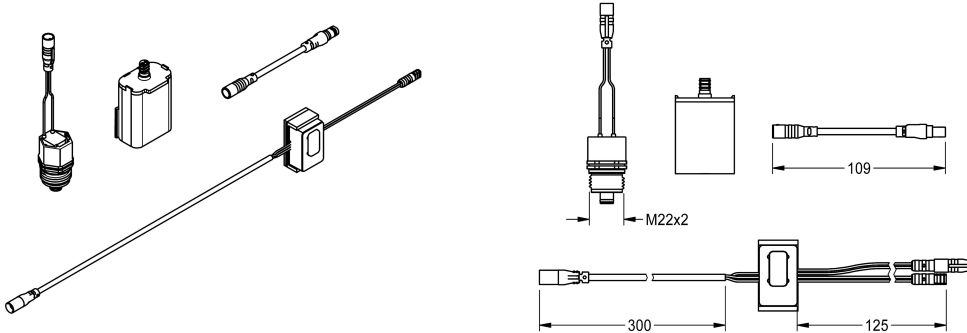

KWC

Set for flushing the cold-water line

Modell-Linie: F5 | ACXT2005

Duschar | Kompletterande delar duschar

KWC-No.

2030071564

Set for flushing the cold-water line

Set for performing automatic flushing of the cold-water line. Sensor with control electronics and 6 V lithium battery (CR-P2) as well as solenoid valve cartridge. Activated water hygiene flushing (30

seconds), fixed interval of 24 hours and saving of statistical data. With option for parametrisation and communication via optional, bidirectional remote control.

Extratillbehör

**Bidirectional remote control for
electronical fittings F3 and F5**

2030036654

ACEX9005

**2-button remote control for fittings F3
and F5**

2030036849

ACEX9004

Reservdelar

KWC

Set for flushing the cold-water line

Modell-Linie: F5 | ACXT2005

Duschar | Kompletterande delar duschar

Battery compartment

3600002063
ACEX9023

Solenoid valve cartridge

2030003033
EAQFU0001
