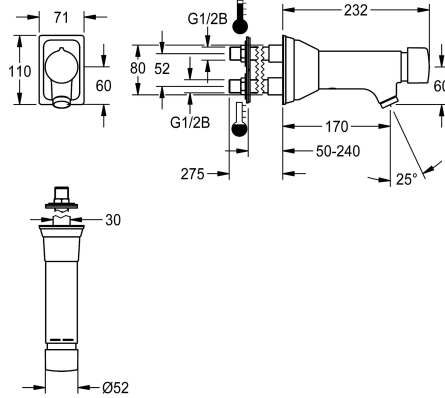

## KWC F5S-Mix Self-closing wall-mounted mixer for rear panel mounting

**Modell-Linie: F5S | F5SM1012**  
Taps | Self closing taps

### KWC-No.

**2030071618**

**NEW**

F5S-Mix self-closing wall-mounted mixer DN 15 as single mixer with angled outlet, for sanitary facilities, for concealed mounting. Especially suitable for facilities at risk of vandalism. FRAMIC self-closing mixer cartridge, hydraulically controlled, low-maintenance and stagnation-free, with ceramic disc technology, self-closing, flow pressure-independent due to medium separated design. Stepless adjustment of flow duration. With adjustable and turn-

proof temperature stop with backflow preventers and strainers. For connection to hot and cold water. All-metal construction, polished, chromium-plated brass. Anti-theft aerator with integrated flow regulator 6.0 l/min. Connecting flange with overlapping wall bushings for wall thicknesses from 50 to 240 mm.

### Technical Data

with backflow preventer	yes
calculation flow rate cold wat	0.07 l/s
calculation flow rate hot water	0.07 l/s
depressurised	no
with filter	yes
adjustable flow time	yes
functional principle	hydraulic self-closing
hygiene flushing	no
diameter nominal	DN 15
inlet size	G 1/2 B
Locking mechanism	Top section, ceramic
material fitting	brass-look
maximum flow time	35 Seconds
minimum flow pressure	1 bar
minimum flow time	5 Seconds
type of mixing	yes
with rosettes/cover plate	yes
protective shutdown	no
sound insulation	no
Spout	fixed
spout projection	170 mm
surface finish fitting	chromed
surface treatment fitting	polished
temperature limit	yes