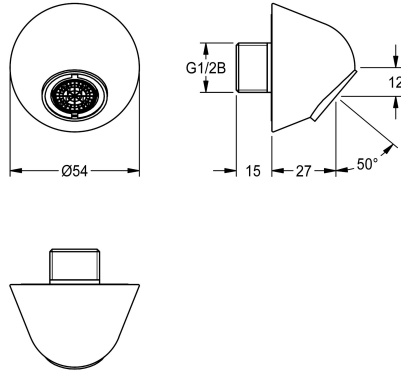

KWC

Wall outlet for in-wall washbasin taps

Modell-Linie: WASH-TAPS-ACCESS. | ACXX1009

Taps | Complementary parts taps

KWC-No.

2030071654

Wall outlet for in-wall washbasin taps

NEW

Wall outlet DN 15 for mounting on in-wall washbasin taps. Especially suitable for facilities at risk of vandalism. Suicide-proof housing with anti-twist protection, anti-theft aerator with integrated

flow regulator 3.8 l/min, tilt angle 50°; projection 27 mm. Polished chromium-plated brass with mounting material.

Technical Data

overall width	54 mm
quantity	1
quantity uom	piece
angle	50 Degree
overall width	54 mm
spout projection	36 mm
type of spout	wall outlet
volume flow rate at 3 bar	0.06 l/s