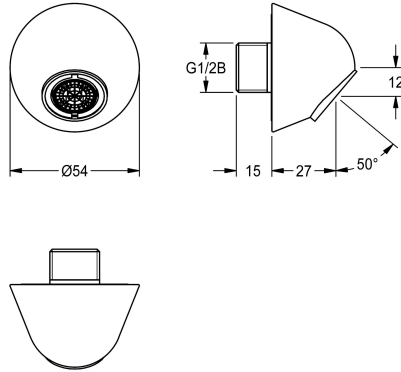

KWC

Wall outlet for in-wall washbasin taps

Modell-Linie: WASH-TAPS-ACCESS. | ACXX1009

Taps | Complementary parts taps

KWC-No.

2030071654

Wall outlet for in-wall washbasin taps

NEW

Wall outlet DN 15 for mounting on in-wall washbasin taps. Especially suitable for facilities at risk of vandalism. Suicide-proof housing with anti-twist protection, anti-theft aerator with integrated

flow regulator 3.8 l/min, tilt angle 50°; projection 27 mm. Polished chromium-plated brass with mounting material.

Technical Data

overall width	54 mm
quantity	1
quantity uom	piece
angle	50 Degree
overall width	54 mm
spout projection	36 mm
type of spout	wall outlet
volume flow rate at 3 bar	0.06 l/s

overall width	54 mm
quantity	1
quantity uom	piece
angle	50 Degree
overall width	54 mm
spout projection	36 mm
type of spout	wall outlet
volume flow rate at 3 bar	0.06 l/s