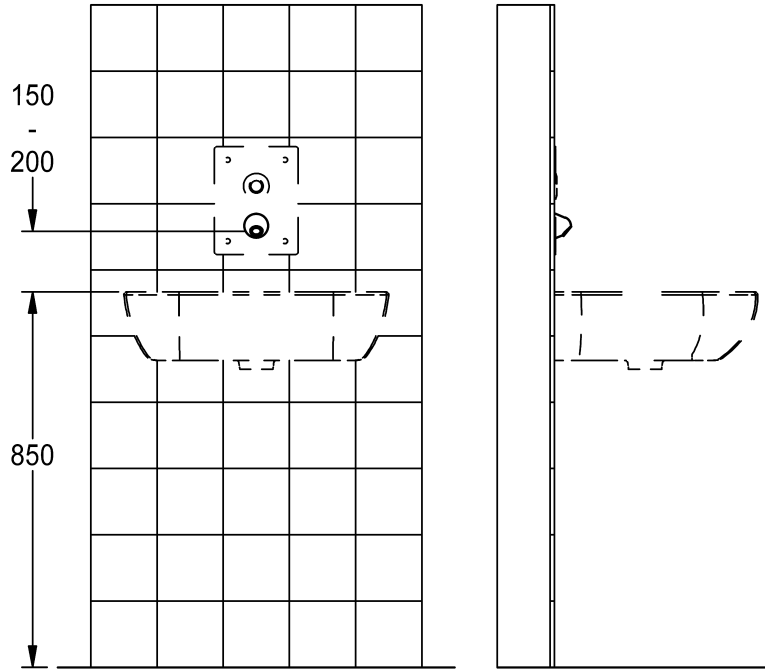

ACXX1009

ACXX1008

ACXX1010

EN

Installation and operating instructions

Technical data

- ▶ Minimum flow pressure 1.0 bar
- ▶ Maximum operating pressure 10 bar
- ▶ Recommended flow pressure 3 bar
- ▶ Volume flow
 - ACXX1009: 3.8 l/min
 - ACXX1008: 6.0 l/min
 - ACXX1010: 5.7 l/min