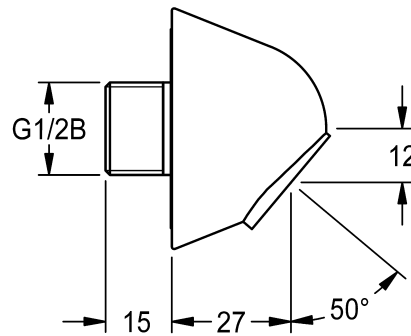

ACXX1009
ACXX1008

ACXX1010

ACXX1009