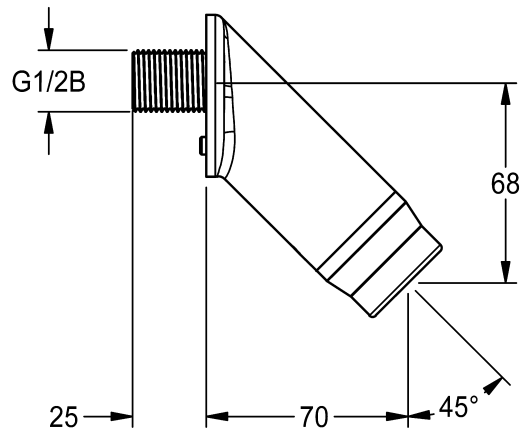

ACXX1009

ACXX1008

ACXX1010

EN

Installation and operating instructions

Technical data

- ▶ Minimum flow pressure 1.0 bar
- ▶ Maximum operating pressure 10 bar
- ▶ Recommended flow pressure 3 bar
- ▶ Volume flow
 - ACXX1009: 3.8 l/min
 - ACXX1008: 6.0 l/min
 - ACXX1010: 5.7 l/min