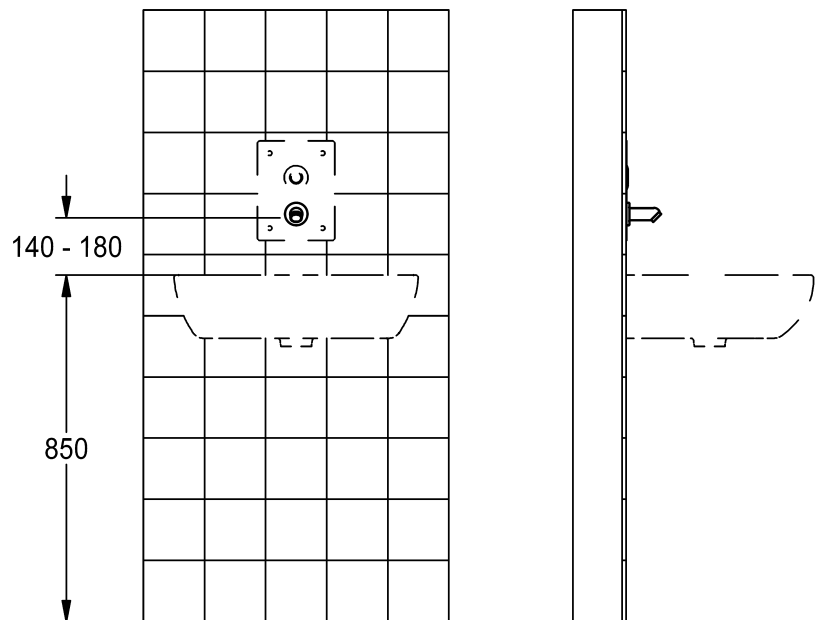

ACXX1009

ACXX1008

ACXX1010

EN

Installation and operating instructions

Technical data

- ▶ Minimum flow pressure 1.0 bar
- ▶ Maximum operating pressure 10 bar
- ▶ Recommended flow pressure 3 bar
- ▶ Volume flow
 - ACXX1009: 3.8 l/min
 - ACXX1008: 6.0 l/min
 - ACXX1010: 5.7 l/min