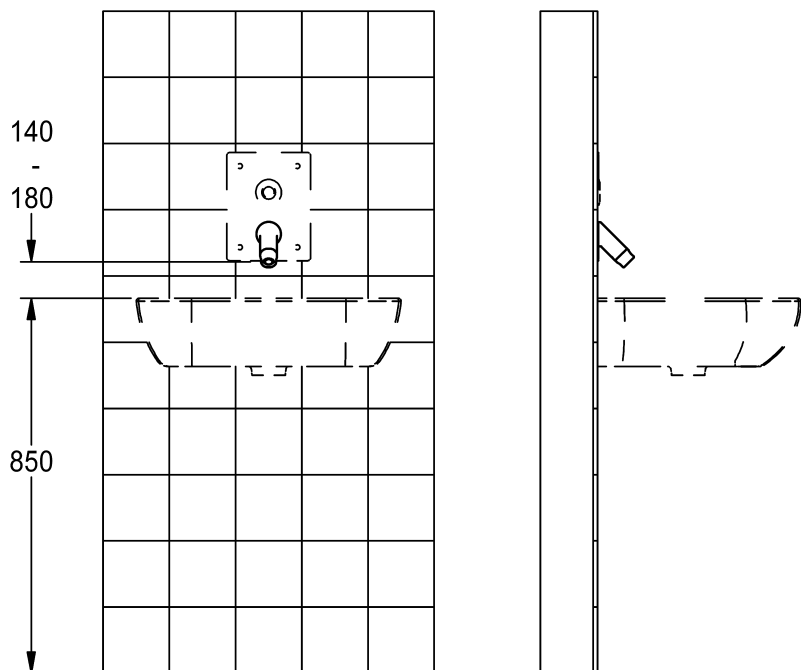

ACXX1009

ACXX1008

ACXX1010

EN

Installation and operating instructions

Technical data

- ▶ Minimum flow pressure 1.0 bar
- ▶ Maximum operating pressure 10 bar
- ▶ Recommended flow pressure 3 bar
- ▶ Volume flow
 - ACXX1009: 3.8 l/min
 - ACXX1008: 6.0 l/min
 - ACXX1010: 5.7 l/min