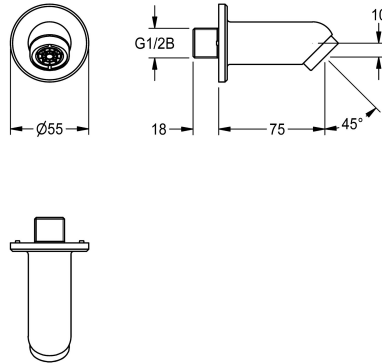

KWC

Wall outlet for in-wall washbasin taps

Modell-Linie: WASH-TAPS-ACCESS. | ACXX1008

Taps | Complementary parts taps

KWC-No.

2030071655

Wall outlet for in-wall washbasin taps

NEW

Wall outlet DN 15 for mounting on in-wall washbasin taps. Especially suitable for facilities at risk of vandalism. With anti-twist protection, rosette, anti-theft aerator with integrated flow regulator

6.0 l/min, tilt angle 45°, projection 75 mm. Polished chromium-plated brass with mounting material.

Technical Data

overall width	55 mm
quantity	1
quantity uom	piece
angle	45 Degree
overall width	55 mm
spout projection	75 mm
type of spout	wall outlet
volume flow rate at 3 bar	0.1 l/s