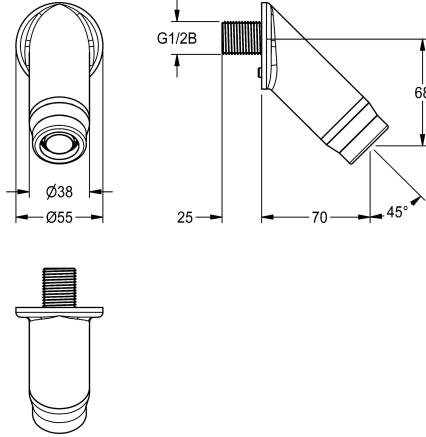

KWC

Wall outlet for in-wall washbasin taps

Modell-Linie: WASH-TAPS-ACCESS. | ACXX1010

Taps | Complementary parts taps

KWC-No.

2030071663

Wall outlet for in-wall washbasin taps

NEW

Wall outlet DN 15 for mounting on in-wall washbasin taps. Especially suitable for facilities at risk of vandalism. Suicide-proof housing with anti-twist protection, moulded rosette, anti-theft

aerator with integrated flow regulator 5.7 l/min, SLIM design, tilt angle 45°, projection 69 mm, brushed stainless steel with mounting material.

Technical Data

overall width	55 mm
quantity	1
quantity uom	piece
angle	45 Degree
overall width	55 mm
spout projection	70 mm
type of spout	wall outlet
volume flow rate at 3 bar	0.1 l/s

Spare Parts

Aerator 5.0 l/min