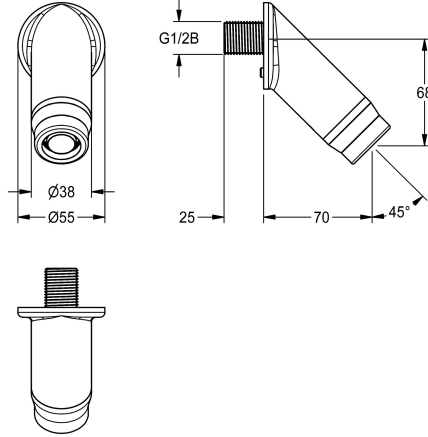

## KWC

Wall outlet for in-wall washbasin taps

Modell-Linie: WASH-TAPS-ACCESS. | ACXX1010

Taps | Complementary parts taps

### KWC-No.

**2030071663**

Wall outlet for in-wall washbasin taps

NEW

Wall outlet DN 15 for mounting on in-wall washbasin taps. Especially suitable for facilities at risk of vandalism. Suicide-proof housing with anti-twist protection, moulded rosette, anti-theft

aerator with integrated flow regulator 5.7 l/min, SLIM design, tilt angle 45°, projection 69 mm, brushed stainless steel with mounting material.

### Technical Data

overall width	55 mm
quantity	1
quantity uom	piece
angle	45 Degree
overall width	55 mm
spout projection	70 mm
type of spout	wall outlet
volume flow rate at 3 bar	0.1 l/s