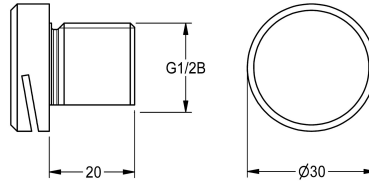

### Urinal flushing head

Modell-Linie: **FLUSHING-TAPS-ACCS | ACXF3001**  
Flushing systems | Complementary parts flushings

#### KWC-No.

---

**2030071742**  
with 20 mm threaded connections

---

**2030071743**  
with 60 mm threaded connections

---

DN 15 urinal flushing head, with narrow flushing slot, all-metal construction made of stainless steel, with 20 mm threaded