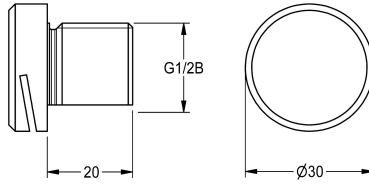

KWC

Urinal flushing head

Modell-Linie: **FLUSHING-TAPS-ACCS | ACXF3001**
Flushing systems | Complementary parts flushings

KWC-No.

2030071742

with 20 mm threaded connections

2030071743

with 60 mm threaded connections

DN 15 urinal flushing head, with narrow flushing slot, all-metal construction made of stainless steel, with 20 mm threaded

connections.