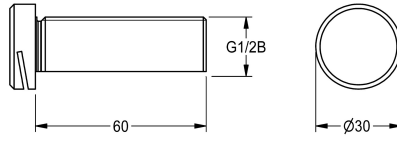

### Urinal flushing head

Modell-Linie: **FLUSHING-TAPS-ACCS | ACXF3002**  
Flushing systems | Complementary parts flushings

#### KWC-No.

---

**2030071742**

with 20 mm threaded connections

---

**2030071743**

with 60 mm threaded connections

---

DN 15 urinal flushing head, with narrow flushing slot, all-metal construction made of stainless steel, with 60 mm threaded

connections.