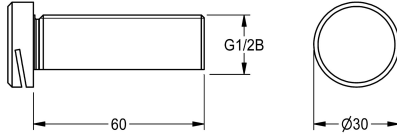

KWC

Urinal flushing head

Modell-Linie: **FLUSHING-TAPS-ACCS | ACXF3002**
Flushing systems | Complementary parts flushings

KWC-No.

2030071742

with 20 mm threaded connections

2030071743

with 60 mm threaded connections

DN 15 urinal flushing head, with narrow flushing slot, all-metal construction made of stainless steel, with 60 mm threaded

connections.