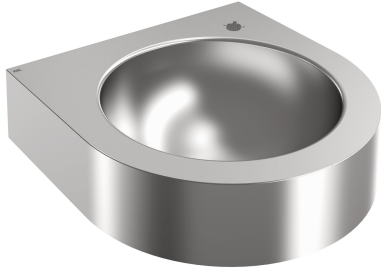

## KWC ANIMA Wall-mounted drinking fountain

Modell-Linie: ANIMA | ANMX35L  
Drinking fountains | Drinking fountains

### KWC-No.

**2030072219**

ANIMA wall-mounted drinking fountain, stainless steel, satin finished surface, material thickness 1 mm, seamlessly integrated round bowl without overflow, with circumferential apron, 55 mm tap ledge with tap hole, strainer waste G 1 1/4 B, including mounting material.

Dimensions 345 x 118 x 350 mm (W x H x D)  
Bowl dimensions 260 x 118 mm (D x H)

Drinking fountain tap or bottle filler tap must be ordered separately.