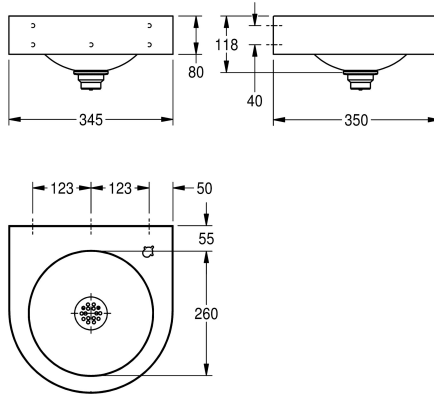

## KWC ANIMA Wall-mounted drinking fountain

Modell-Linie: ANIMA | ANMX35L  
Drinking fountains | Drinking fountains

### KWC-No.

**2030072219**

ANIMA wall-mounted drinking fountain, stainless steel, satin finished surface, material thickness 1 mm, seamlessly integrated round bowl without overflow, with circumferential apron, 55 mm tap ledge with tap hole, strainer waste G 1 1/4 B, including mounting material.

Dimensions 345 x 118 x 350 mm (W x H x D)  
Bowl dimensions 260 x 118 mm (D x H)

Drinking fountain tap or bottle filler tap must be ordered separately.