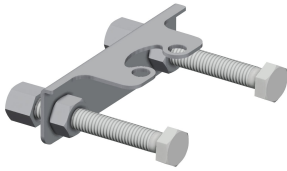

Taps | Manual taps

Accent colour

none

Basic colour

chrome-look (glossy)

Optional Accessories

Anti-twist protection

2030041324
ACLM1009

Theft-proof housing for aerator

2000104778
ZTAPS0005

Spare Parts

Quick-action fastener

2030010045
EAQFT0005

Hose

2030041313
ASXX1006

Aerator