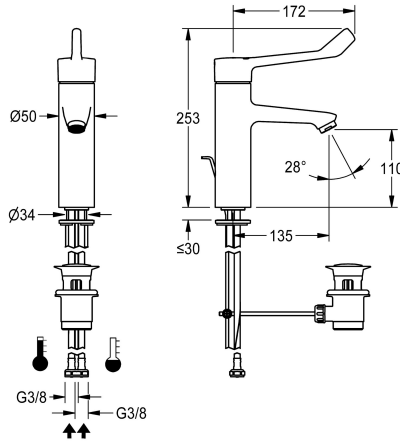

KWC F4LT-Med

Thermostatic single lever mixer with pop-up waste set

Modell-Linie: F4 | F4LT1015
Taps | Manual taps

KWC-No.

2030072404

2030072406

with connection pipes

water connection

hose (gland nut)

pipe

F4LT-Med thermostatic single lever mixer as DN 15 pillar mixer for sanitary facilities in the healthcare and nursing sector, lever length 172 mm. Thermostat-controlled mixer cartridge with expansion element and active scald protection, fail-safe against backflow, as well as adjustable and turn-proof temperature stop, and ceramic disc technology. Without backflow preventer for optimised drinking water hygiene. Lever cap ergonomically designed in closed

construction for contactless lever actuation. For connection to hot water and cold water via hoses, includes strainers. Tap optimised for cleaning, all-metal construction, polished chromium-plated low-lead brass (lead proportion $\leq 0.2\%$), with volume-reduced water flow without nickel coating. Laminar jet controller with integrated flow rate controller 8.0 l/min, projection 135 mm. With chromium-plated pop-up waste set waste fitting kit G 1 1/4.

Technical Data

compatible A3000 open

depressurised

functional principle

diameter nominal

inlet size

Locking mechanism

material fitting