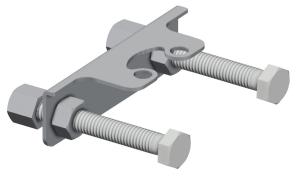

Taps | Manual taps

Accent colour

none

Basic colour

chrome-look (glossy)

Optional Accessories

Anti-twist protection

2030041324
ACLM1009

Theft-proof housing for aerator

2000104778
ZTAPS0005

Spare Parts

Quick-action fastener

2030010045
EAQFT0005

Hose

2030041313
ASXX1006

Aerator