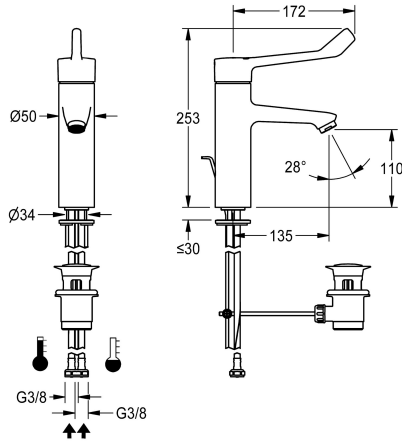

KWC F4LT-Med

Thermostatic single lever mixer with pop-up waste set

Modell-Linie: F4 | F4LT1015
Taps | Manual taps

KWC-No.

2030072404

2030072406

with connection pipes

water connection

hose (gland nut)

pipe

F4LT-Med thermostatic single lever mixer as DN 15 pillar mixer for sanitary facilities in the healthcare and nursing sector, lever length 172 mm. Thermostat-controlled mixer cartridge with expansion element and active scald protection, fail-safe against backflow, as well as adjustable and turn-proof temperature stop, and ceramic disc technology. Without backflow preventer for optimised drinking water hygiene. Lever cap ergonomically designed in closed

construction for contactless lever actuation. For connection to hot water and cold water via hoses, includes strainers. Tap optimised for cleaning, all-metal construction, polished chromium-plated low-lead brass (lead proportion $\leq 0.2\%$), with volume-reduced water flow without nickel coating. Laminar jet controller with integrated flow rate controller 8.0 l/min, projection 135 mm. With chromium-plated pop-up waste set waste fitting kit G 1 1/4.

Technical Data

compatible A3000 open

depressurised

functional principle

diameter nominal

inlet size

Locking mechanism

material fitting