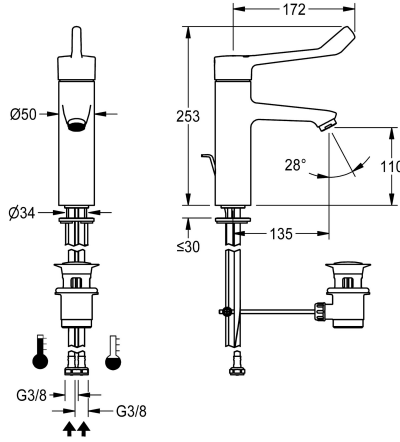

KWC F4LT-Med

Thermostatic single lever mixer with pop-up waste set

Modell-Linie: F4 | F4LT1015

Taps | Manual taps

KWC-No.

2030072404

2030072406

with connection pipes

water connection

hose (gland nut)

pipe

F4LT-Med thermostatic single lever mixer as DN 15 pillar mixer for sanitary facilities in the healthcare and nursing sector, lever length 172 mm. Thermostat-controlled mixer cartridge with expansion element and active scald protection, fail-safe against backflow, as well as adjustable and turn-proof temperature stop, and ceramic disc technology. Without backflow preventer for optimised drinking water hygiene. Lever cap ergonomically designed in closed

construction for contactless lever actuation. For connection to hot water and cold water via hoses, includes strainers. Tap optimised for cleaning, all-metal construction, polished chromium-plated low-lead brass (lead proportion $\leq 0.2\%$), with volume-reduced water flow without nickel coating. Laminar jet controller with integrated flow rate controller 8.0 l/min, projection 135 mm. With chromium-plated pop-up waste set waste fitting kit G 1 1/4.

Technical Data

compatible A3000 open

depressurised

functional principle

diameter nominal

inlet size

Locking mechanism

material fitting