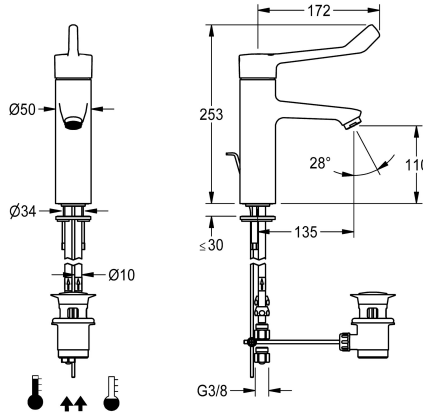

## KWC F4LT-Med

Thermostatic single lever mixer with pop-up waste set

Modell-Linie: F4 | F4LT1016

Taps | Manual taps

### water connection

hose (gland nut)

pipe

F4LT-Med thermostatic single lever mixer as DN 15 pillar mixer for sanitary facilities in the healthcare and nursing sector, lever length 172 mm. Thermostat-controlled mixer cartridge with expansion element and active scald protection, fail-safe against backflow, as well as adjustable and turn-proof temperature stop, and ceramic disc technology. Without backflow preventer for optimised drinking water hygiene. Lever cap ergonomically designed in closed

construction for contactless lever actuation. For connection to hot water and cold water via pipes, includes strainers. Tap optimised for cleaning, all-metal construction, polished chromium-plated low-lead brass (lead proportion  $\leq 0.2\%$ ), with volume-reduced water flow without nickel coating. Laminar jet controller with integrated flow rate controller 8.0 l/min, projection 135 mm. With chromium-plated pop-up waste set waste fitting kit G 1 1/4.

### Technical Data

compatible A3000 open

depressurised

functional principle

diameter nominal

inlet size

Locking mechanism

material fitting