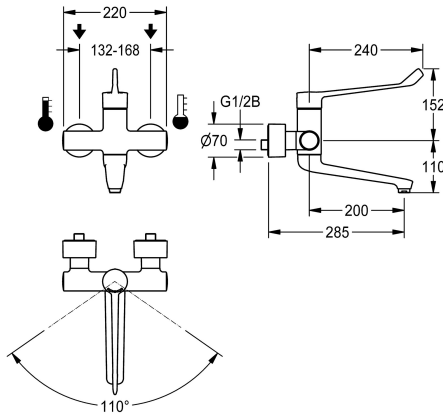

KWC F4LT-Med Thermostatic single lever mixer

Modell-Linie: F4 | F4LT1025
Taps | Manual taps

KWC-No.

2030072408

F4LT-Med thermostatic single lever mixer as DN 15 wall-mounted mixer, for wall mounting with lockable swivelling spout, for surgical sanitary facilities and unclean work spaces in the healthcare and nursing sector, lever length 240 mm. Thermostat-controlled mixer cartridge with expansion element and active scald protection, fail-safe against backflow as well as adjustable, turn-proof temperature stop, ceramic disc technology and flow rate controller 9.0 l/min. Without backflow preventer for optimised drinking water hygiene. Lever cap ergonomically designed in closed construction for contactless lever actuation. For connecting to hot and cold water.

Tap optimised for cleaning, scald-protected, safe-touch housing, all-metal construction, polished chromium-plated brass. Decoupled from the tap housing, volume-reduced, smooth water flow from low-lead brass (lead proportion $\leq 0.2\%$), and without nickel coating. With thermal insulation components to reduce heat transfer from the tap housing to the cold-water line. Self-emptying spout with laminar jet controller. With adjustable and lockable connections with strainers, fully covered by depth-adjustable screw rosettes. 285 mm projection.

Technical Data

depressurised
functional principle
diameter nominal
inlet size
Locking mechanism
material fitting
minimum flow pressure
type of mixing
overall width
Pop-up waste set
with rosettes/cover plate
Spout
spout projection
surface finish casing
surface finish fitting
surface treatment fitting
temperature limit
type of mounting
type of operation
type of tap
volume flow rate at 3 bar
water connection

no
manual
DN 15
G 1/2 B
Top section, ceramic
brass
1 bar
with thermostat
220 mm
no
yes
rotating, bottom
200 mm
chromed
chromed
polished
yes
wall mounting
manual operation
bib tap
0.15 l/s
S-connections