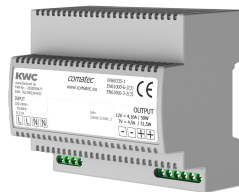

Mandatory Accessories

Battery compartment

3600002063
ACEX9023

Power supply unit

2030039477
ACEX9001

Extension cable 5 m

2030043814
ACEX9010