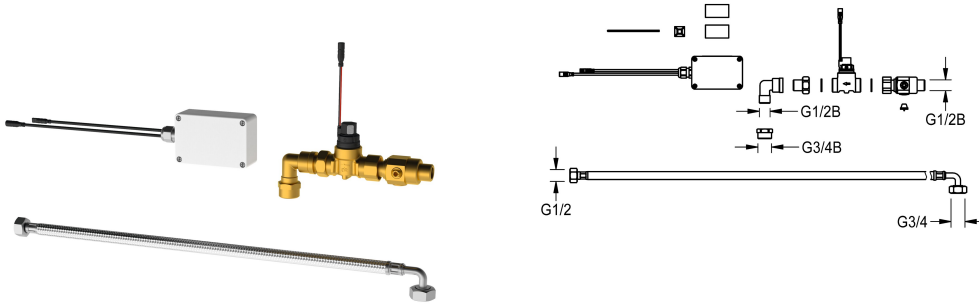

KWC F5

Smart urinal unit for series of urinals made of stainless steel

Modell-Linie: F5 | ACEF3004

Flushing systems | Electronic urinal flushing systems

KWC-No.

2030072412

F5 smart urinal unit for row urinals made of stainless steel

F5 smart urinal unit for installation within the water inlet area of the CAMPUS urinal series. Water path pre-assembled with pipe elbows for DN 15 water connection and flushing pipe, valve assembly with water volume regulation including a strainer, solenoid valve and hose. Control unit in sealed plastic box for wireless communication with the F5 smart urinal sensor. Either for

battery operation with 6 V lithium battery (CR-P2) per control unit or separate power supply via power supply unit 6.75 V/12 V DC.

Battery compartment including battery or power supply unit with extension cable must be ordered separately.

Extension cable 5 m

2030043814
ACEX9010