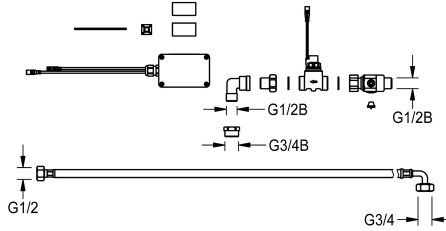

## KWC F5

Smart urinal unit for series of urinals made of stainless steel

Modell-Linie: F5 | ACEF3004

Flushing systems | Electronic urinal flushing systems

### KWC-No.

**2030072412**

F5 smart urinal unit for row urinals made of stainless steel

F5 smart urinal unit for installation within the water inlet area of the CAMPUS urinal series. Water path pre-assembled with pipe elbows for DN 15 water connection and flushing pipe, valve assembly with water volume regulation including a strainer, solenoid valve and hose. Control unit in sealed plastic box for wireless communication with the F5 smart urinal sensor. Either for