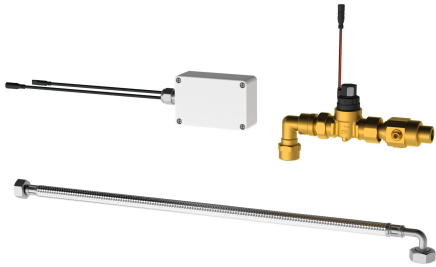

## KWC F5

Smart urinal unit for series of urinals made of stainless steel

Modell-Linie: F5 | ACEF3004

Flushing systems | Electronic urinal flushing systems

### KWC-No.

**2030072412**

F5 smart urinal unit for row urinals made of stainless steel

F5 smart urinal unit for installation within the water inlet area of the CAMPUS urinal series. Water path pre-assembled with pipe elbows for DN 15 water connection and flushing pipe, valve assembly with water volume regulation including a strainer, solenoid valve and hose. Control unit in sealed plastic box for wireless communication with the F5 smart urinal sensor. Either for

battery operation with 6 V lithium battery (CR-P2) per control unit or separate power supply via power supply unit 6.75 V/12 V DC.

Battery compartment including battery or power supply unit with extension cable must be ordered separately.