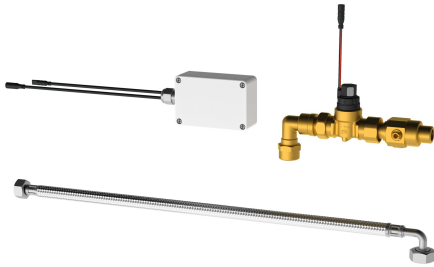

## KWC F5

Smart urinal unit for series of urinals made of stainless steel

Modell-Linie: F5 | ACEF3004

Flushing systems | Electronic urinal flushing systems

### KWC-No.

**2030072412**

F5 smart urinal unit for row urinals made of stainless steel

F5 smart urinal unit for installation within the water inlet area of the CAMPUS urinal series. Water path pre-assembled with pipe elbows for DN 15 water connection and flushing pipe, valve assembly with water volume regulation including a strainer, solenoid valve and hose. Control unit in sealed plastic box for wireless communication with the F5 smart urinal sensor. Either for

battery operation with 6 V lithium battery (CR-P2) per control unit or separate power supply via power supply unit 6.75 V/12 V DC.

Battery compartment including battery or power supply unit with extension cable must be ordered separately.