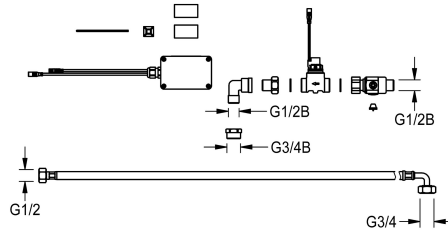

## KWC F5

Smart urinal unit for series of urinals made of stainless steel

Modell-Linie: F5 | ACEF3004

Flushing systems | Electronic urinal flushing systems

### KWC-No.

**2030072412**

F5 smart urinal unit for row urinals made of stainless steel

F5 smart urinal unit for installation within the water inlet area of the CAMPUS urinal series. Water path pre-assembled with pipe elbows for DN 15 water connection and flushing pipe, valve assembly with water volume regulation including a strainer, solenoid valve and hose. Control unit in sealed plastic box for wireless communication with the F5 smart urinal sensor. Either for

battery operation with 6 V lithium battery (CR-P2) per control unit or separate power supply via power supply unit 6.75 V/12 V DC.

Battery compartment including battery or power supply unit with extension cable must be ordered separately.

### Extension cable 5 m

**2030043814**  
ACEX9010