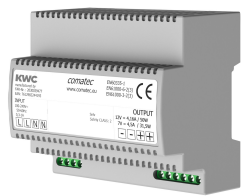

Mandatory Accessories

Power supply unit

2030039477
ACEX9001

Extension cable 5 m

2030043814
ACEX9010