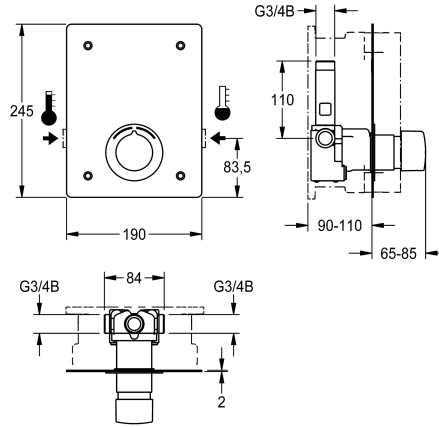

KWC F5S-Mix self-closing shower mixer for in-wall installation

Modell-Linie: F5S | F5SM2013
Showers | Self closing showers

KWC-No.

2030072468

F5S-Mix self-closing single mixer DN 15 as finished installation kit for in-wall installation in basic installation kit, for shower facilities. Especially suitable for facilities at risk of vandalism. FRAMIC self-closing mixer cartridge, hydraulically controlled, low-maintenance and stagnation-free, with ceramic disc technology, self-closing, flow pressure-independent due to medium separated design.

Stepless adjustment of flow duration. With adjustable, turn-proof temperature stop. For connection to hot and cold water. All-metal construction, visible parts polished chromium-plated. Stainless steel cover plate 190 x 245 x 2 mm. Mounting from the front with safety screws, chromium-plated rosette, backflow preventer and strainers. Depth adjustability 20 mm.

NEW

Technical Data

additional connections	no
with backflow preventer	yes
Built-in fitting model	Finishing section
calculation flow rate cold wat	0.15 l/s
calculation flow rate hot wate	0.15 l/s
circulation	no
compatible A3000 open	no
connection with pay water disp	not possible
Cover plate height	245 mm
Cover plate width	190 mm
with filter	yes
adjustable flow time	yes
functional principle	hydraulic self-closing
for hand shower	no
hygiene flushing	no
diameter nominal	DN 15
inlet size	G 3/4 B
Locking mechanism	Top section, ceramic
material casing	stainless steel
material fitting	brass-look
maximum flow time	35 Seconds
minimum flow pressure	0.5 bar
minimum flow time	5 Seconds
type of mixing	yes
with rosettes/cover plate	yes

no
yes
Finishing section
0.15 l/s
0.15 l/s
no
no
not possible
245 mm
190 mm
yes
yes
hydraulic self-closing
no
no
DN 15
G 3/4 B
Top section, ceramic
stainless steel
brass-look
35 Seconds
0.5 bar
5 Seconds
yes
yes