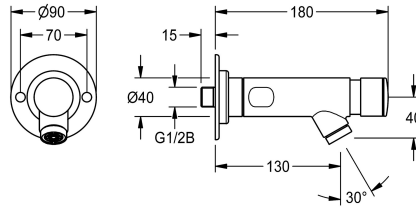

KWC F3S Self-closing bib tap

Modell-Linie: F3S | F3SV1011
Taps | Self closing taps

KWC-No.

2030072636

NEW

F3S self-closing bib tap DN 15 with anti-twist protection for sanitary facilities. Especially suitable for facilities at risk of vandalism. Self-closing cartridge, hydraulically controlled, self-closing, adjustable flow duration and anti-blocking system 2 (ABS2) for safety switch-off in case of continuous operation. For

connection to pre-mixed hot water or cold water. Rosette diameter 90 mm for visible front mounting, with anti-twist protection for bib tap and mounting material. All-metal construction, polished, chromium-plated brass. Anti-theft aerator with integrated flow regulator 6.0 l/min.

Technical Data

with backflow preventer	no
compatible A3000 open	no
depressurised	no
with filter	no
adjustable flow time	yes
functional principle	hydraulic self-closing
hygiene flushing	no
diameter nominal	DN 15
Locking mechanism	Top section, non-ceramic
material fitting	brass-look
maximum flow time	20 Seconds
minimum flow pressure	1 bar
minimum flow time	10 Seconds
type of mixing	no
Pop-up waste set	no
with rosettes/cover plate	yes
protective shutdown	yes
sound insulation	no
Spout	fixed
spout projection	130 mm
surface finish fitting	chromed
surface treatment fitting	polished
temperature limit	no
thermal disinfection	no
with transformer/power supply	no