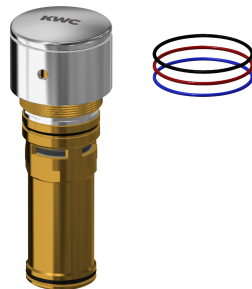

connection to pre-mixed hot water or cold water. Rosette diameter 90 mm for visible front mounting, with anti-twist protection for bib tap and mounting material. All-metal construction, polished, chromium-plated brass. Anti-theft aerator with integrated flow regulator 6.0 l/min.

KWC F3S Self-closing bib tap

Modell-Linie: F3S | F3SV1011
Taps | Self closing taps

type of mounting
type of operation
type of tap
water connection
Accent colour
Basic colour

wall mounting
manual operation
bib tap
threaded connection (external)
none
chrome-look (glossy)

Optional Accessories

Extension adapter

2000101433
ZAQUA002

Outlet extension

2000101463
AQRM909

Spare Parts

Push cap

2030052693
ASSX1005

Functional part

2030049138
ASSV1005

Aerator

2000101160
ZAQUA087

Set screw M3x12

2030052713
ASSX1006

KWC F3S
Self-closing bib tap

Modell-Linie: F3S | F3SV1011
Taps | Self closing taps