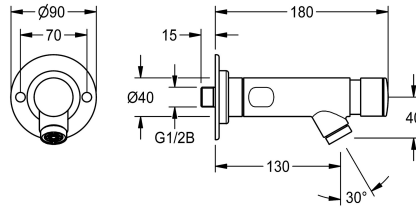

KWC F3S Self-closing bib tap

Modell-Linie: F3S | F3SV1011
Taps | Self closing taps

KWC-No.

2030072636

F3S self-closing bib tap DN 15 with anti-twist protection for sanitary facilities. Especially suitable for facilities at risk of vandalism. Self-closing cartridge, hydraulically controlled, self-closing, adjustable flow duration and anti-blocking system 2 (ABS2) for safety switch-off in case of continuous operation. For

connection to pre-mixed hot water or cold water. Rosette diameter 90 mm for visible front mounting, with anti-twist protection for bib tap and mounting material. All-metal construction, polished, chromium-plated brass. Anti-theft aerator with integrated flow regulator 6.0 l/min.

Technical Data

with backflow preventer	no
compatible A3000 open	no
depressurised	no
with filter	no
adjustable flow time	yes
functional principle	hydraulic self-closing
hygiene flushing	no
diameter nominal	DN 15
Locking mechanism	Top section, non-ceramic
material fitting	brass-look
maximum flow time	20 Seconds
minimum flow pressure	1 bar
minimum flow time	10 Seconds
type of mixing	no
Pop-up waste set	no
with rosettes/cover plate	yes
protective shutdown	yes
sound insulation	no
Spout	fixed
spout projection	130 mm
surface finish fitting	chromed
surface treatment fitting	polished
temperature limit	no
thermal disinfection	no
with transformer/power supply	no