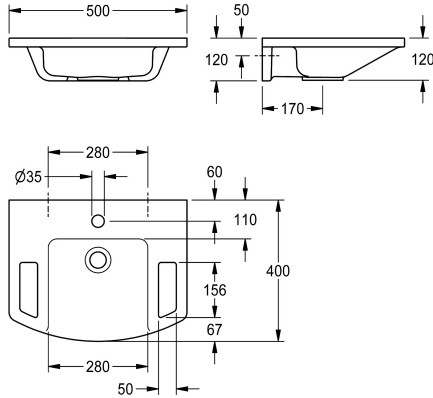

KWC EXOS. Hand washbasin, barrier-free

Modell-Linie: EXOS | ANMW0003N
Washbasins & Washtroughs | Wash basins

KWC-No.

2030073250

EXOS, hand washbasin made of MIRANIT resin-bonded mineral material with pore-free smooth surface (temperature-resistant up to 80 °C), Alpine white colour. Roll-under, with integrated grab rails, storage areas, seamless moulded bowl, without overflow, with tap hole 35 mm (D). Mounting on washbasin back panel, including

mounting material.

Dimensions 500 x 125 x 400 mm (W x H x D)
Bowl dimensions 280 x 98 x 290 mm (W x H x D)

Technical Data

type of basin
bowl position
bowl shape
colour
material
material code
overall depth
overall width
overflow
siphon included
tap ledge
type of mounting
waste hole position
waste kit included
waste sleeve included

single / multiple pay water di
Center
rectangle
alpinewhite
mineral material
Miranit
400 mm
500 mm
no
no
yes
wall mounting
centre back
yes
no

Optional Accessories

KWC EXOS.

Hand washbasin, barrier-free

Modell-Linie: EXOS | ANMW0003N

Washbasins & Washtroughs | Wash basins

Dome waste valve, chrome-plated

2030057337
ZANMW0030

Dome waste valve, white

2030057339
ZANMW0031