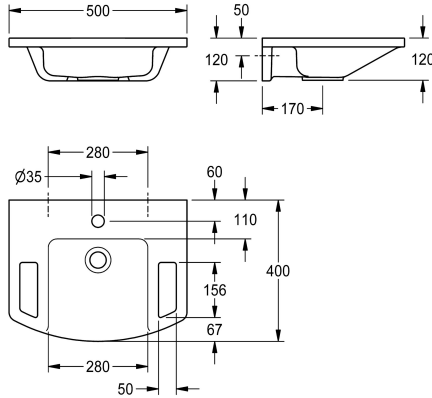

### KWC-No.

**2030073250**

EXOS, hand washbasin made of MIRANIT resin-bonded mineral material with pore-free smooth surface (temperature-resistant up to 80 °C), Alpine white colour. Roll-under, with integrated grab rails, storage areas, seamless moulded bowl, without overflow, with tap hole 35 mm (D). Mounting on washbasin back panel, including

mounting material.

Dimensions 500 x 125 x 400 mm (W x H x D)  
Bowl dimensions 280 x 98 x 290 mm (W x H x D)

### Technical Data

type of basin
bowl position
bowl shape
colour
material
material code
overall depth
overall width
overflow
siphon included
tap ledge
type of mounting
waste hole position
waste kit included
waste sleeve included

single / multiple pay water di
Center
rectangle
alpinewhite
mineral material
Miranit
400 mm
500 mm
no
no
yes
wall mounting
centre back
yes
no