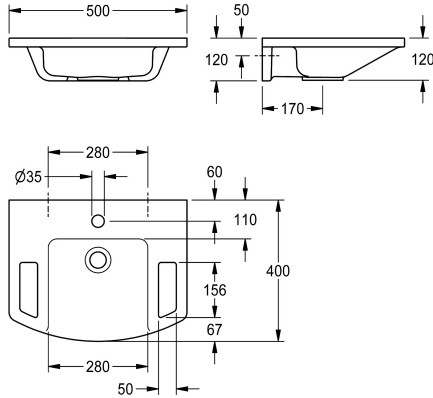

KWC EXOS. Hand washbasin, barrier-free

Modell-Linie: EXOS | ANMW0003N
Washbasins & Washtroughs | Wash basins

KWC-No.

2030073250

EXOS, hand washbasin made of MIRANIT resin-bonded mineral material with pore-free smooth surface (temperature-resistant up to 80 °C), Alpine white colour. Roll-under, with integrated grab rails, storage areas, seamless moulded bowl, without overflow, with tap hole 35 mm (D). Mounting on washbasin back panel, including

mounting material.

Dimensions 500 x 125 x 400 mm (W x H x D)
Bowl dimensions 280 x 98 x 290 mm (W x H x D)

Technical Data

type of basin
bowl position
bowl shape
colour
material
material code
overall depth
overall width
overflow
siphon included
tap ledge
type of mounting
waste hole position
waste kit included
waste sleeve included

single / multiple pay water di
center
rectangle
alpinewhite
mineral material
Miranit
400 mm
500 mm
no
no
yes
wall mounting
centre back
yes
no

Optional Accessories

KWC EXOS.

Hand washbasin, barrier-free

Modell-Linie: EXOS | ANMW0003N

Washbasins & Washtroughs | Wash basins

Dome waste valve, chrome-plated

2030057337
ZANMW0030

Dome waste valve, white

2030057339
ZANMW0031