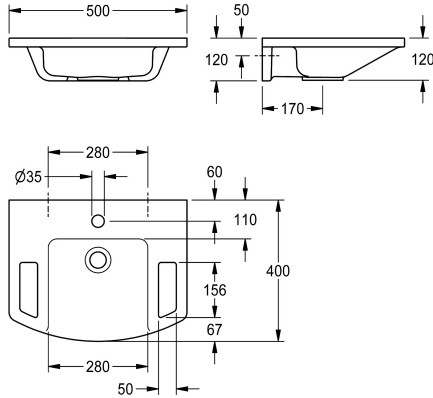

### KWC-No.

**2030073250**

EXOS, hand washbasin made of MIRANIT resin-bonded mineral material with pore-free smooth surface (temperature-resistant up to 80 °C), Alpine white colour. Roll-under, with integrated grab rails, storage areas, seamless moulded bowl, without overflow, with tap hole 35 mm (D). Mounting on washbasin back panel, including

mounting material.

Dimensions 500 x 125 x 400 mm (W x H x D)  
Bowl dimensions 280 x 98 x 290 mm (W x H x D)

### Technical Data

type of basin
bowl position
bowl shape
colour
material
material code
overall depth
overall width
overflow
siphon included
tap ledge
type of mounting
waste hole position
waste kit included
waste sleeve included

single / multiple pay water di
center
rectangle
alpinewhite
mineral material
Miranit
400 mm
500 mm
no
no
yes
wall mounting
centre back
yes
no