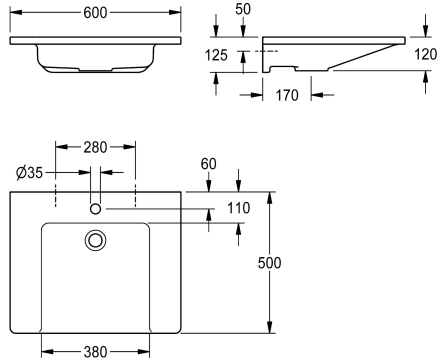

KWC EXOS. Single washbasin

Modell-Linie: EXOS | ANMW0010N
Washbasins & Washtroughs | Wash basins

KWC-No.

2030073251

EXOS, single washbasin made of MIRANIT resin-bonded mineral material with pore-free, smooth surface (temperature-resistant up to 80 °C), Alpine white colour. Roll-under, with storage areas, seamless moulded bowl, without overflow, with tap hole 35 mm (D).

Mounting on washbasin back panel, including mounting material.

Dimensions 600 x 125 x 500 mm (W x H x D)
Bowl dimensions 380 x 98 x 390 mm (W x H x D)

Technical Data

type of basin
bowl position
bowl shape
colour
material
material code
overall depth
overall width
overflow
rear upstand
number of tap holes
tap hole diameter
tap hole position
tap ledge
type of mounting
waste hole position
waste kit included
waste sleeve included
Wheelchair compliant CA
Wheelchair compliant US

single / multiple pay water di
Center
rectangle
alpinewhite
mineral material
Miranit
500 mm
600 mm
no
no
1
35 mm
middle
yes
wall mounting
centre back
yes
no
yes
yes

Optional Accessories

KWC EXOS. Single washbasin

Modell-Linie: EXOS | ANMW0010N
Washbasins & Washtroughs | Wash basins

Dome waste valve, chrome-plated

2030057337
ZANMW0030

Dome waste valve, white

2030057339
ZANMW0031

Trap

2000057417
XINX140