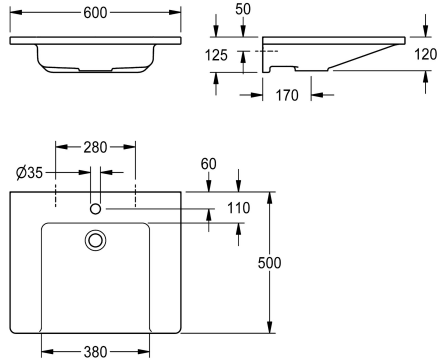

### KWC-No.

**2030073251**

EXOS, single washbasin made of MIRANIT resin-bonded mineral material with pore-free, smooth surface (temperature-resistant up to 80 °C), Alpine white colour. Roll-under, with storage areas, seamless moulded bowl, without overflow, with tap hole 35 mm (D).

Mounting on washbasin back panel, including mounting material.

Dimensions 600 x 125 x 500 mm (W x H x D)  
Bowl dimensions 380 x 98 x 390 mm (W x H x D)

### Technical Data

type of basin
bowl position
bowl shape
colour
material
material code
overall depth
overall width
overflow
rear upstand
number of tap holes
tap hole diameter
tap hole position
tap ledge
type of mounting
waste hole position
waste kit included
waste sleeve included
Wheelchair compliant CA
Wheelchair compliant US

single / multiple pay water di
center
rectangle
alpinewhite
mineral material
Miranit
500 mm
600 mm
no
no
1
35 mm
middle
yes
wall mounting
centre back
yes
no
yes
yes