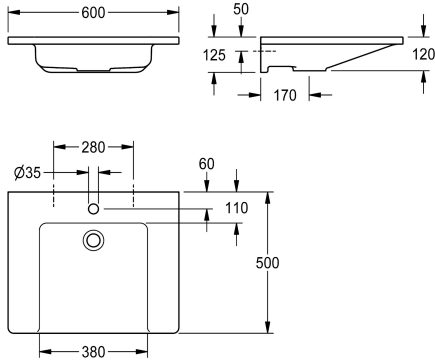

KWC EXOS. Single washbasin

Modell-Linie: EXOS | ANMW0010N
Washbasins & Washtroughs | Wash basins

KWC-No.

2030073251

EXOS, single washbasin made of MIRANIT resin-bonded mineral material with pore-free, smooth surface (temperature-resistant up to 80 °C), Alpine white colour. Roll-under, with storage areas, seamless moulded bowl, without overflow, with tap hole 35 mm (D).

Mounting on washbasin back panel, including mounting material.

Dimensions 600 x 125 x 500 mm (W x H x D)
Bowl dimensions 380 x 98 x 390 mm (W x H x D)

Technical Data

type of basin
bowl position
bowl shape
colour
material
material code
overall depth
overall width
overflow
rear upstand
number of tap holes
tap hole diameter
tap hole position
tap ledge
type of mounting
waste hole position
waste kit included
waste sleeve included
Wheelchair compliant CA
Wheelchair compliant US

single / multiple pay water di
center
rectangle
alpinewhite
mineral material
Miranit
500 mm
600 mm
no
no
1
35 mm
middle
yes
wall mounting
centre back
yes
no
yes
yes

Optional Accessories

KWC EXOS. Single washbasin

Modell-Linie: EXOS | ANMW0010N
Washbasins & Washtroughs | Wash basins

Dome waste valve, chrome-plated

2030057337
ZANMW0030

Dome waste valve, white

2030057339
ZANMW0031

Trap

2000057417
XINX140