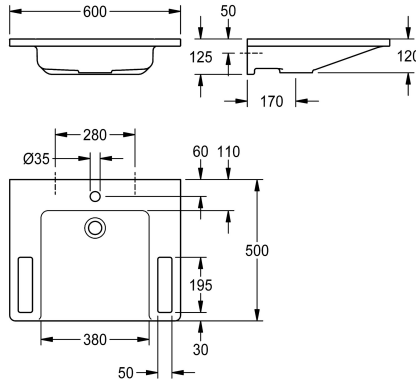

KWC EXOS.

Single washbasin, barrier-free

Modell-Linie: EXOS | ANMW0001N

Washbasins & Washtroughs | Wash basins

KWC-No.

2030073252

EXOS, single washbasin made of MIRANIT resin-bonded mineral material with pore-free, smooth surface (temperature-resistant up to 80 °C), Alpine white colour. Roll-under, with integrated grab rails, storage areas, seamless moulded bowl, without overflow, with tap hole 35 mm (D). Mounting on washbasin back panel, including

mounting material.

Dimensions 600 x 125 x 500 mm (W x H x D)
Bowl dimensions 380 x 98 x 390 mm (W x H x D)

Technical Data

barrier-free	yes
type of basin	single / multiple pay water di
bowl position	Center
bowl shape	rectangle
colour	alpinewhite
material	mineral material
material code	Miranit
overall depth	500 mm
overall width	600 mm
overflow	no
rear upstand	no
siphon included	no
number of tap holes	1
tap hole diameter	35 mm
tap hole position	middle
tap ledge	yes
type of mounting	wall mounting
waste hole position	centre back
waste kit included	yes
waste size	DN 32
waste sleeve included	yes