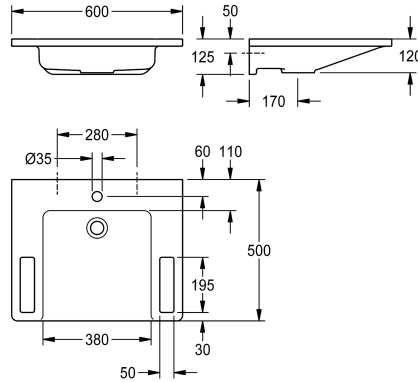

### KWC-No.

**2030073252**

EXOS, single washbasin made of MIRANIT resin-bonded mineral material with pore-free, smooth surface (temperature-resistant up to 80 °C), Alpine white colour. Roll-under, with integrated grab rails, storage areas, seamless moulded bowl, without overflow, with tap hole 35 mm (D). Mounting on washbasin back panel, including

mounting material.

Dimensions 600 x 125 x 500 mm (W x H x D)  
Bowl dimensions 380 x 98 x 390 mm (W x H x D)

### Technical Data

barrier-free	yes
type of basin	single / multiple pay water di
bowl position	Center
bowl shape	rectangle
colour	alpinewhite
material	mineral material
material code	Miranit
overall depth	500 mm
overall width	600 mm
overflow	no
rear upstand	no
siphon included	no
number of tap holes	1
tap hole diameter	35 mm
tap hole position	middle
tap ledge	yes
type of mounting	wall mounting
waste hole position	centre back
waste kit included	yes
waste size	DN 32
waste sleeve included	yes