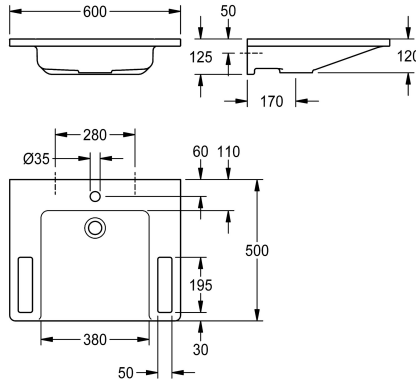

KWC EXOS.

Single washbasin, barrier-free

Modell-Linie: EXOS | ANMW0001N

Washbasins & Washtroughs | Wash basins

KWC-No.

2030073252

EXOS, single washbasin made of MIRANIT resin-bonded mineral material with pore-free, smooth surface (temperature-resistant up to 80 °C), Alpine white colour. Roll-under, with integrated grab rails, storage areas, seamless moulded bowl, without overflow, with tap hole 35 mm (D). Mounting on washbasin back panel, including

mounting material.

Dimensions 600 x 125 x 500 mm (W x H x D)
Bowl dimensions 380 x 98 x 390 mm (W x H x D)

Technical Data

barrier-free
type of basin
bowl position
bowl shape
colour
material
material code
overall depth
overall width
overflow
rear upstand
siphon included
number of tap holes
tap hole diameter
tap hole position
tap ledge
type of mounting
waste hole position
waste kit included
waste size
waste sleeve included

yes
single / multiple pay water di
center
rectangle
alpinewhite
mineral material
Miranit
500 mm
600 mm
no
no
no
1
35 mm
middle
yes
wall mounting
centre back
yes
DN 32
yes

Optional Accessories

KWC EXOS.

Single washbasin, barrier-free

Modell-Linie: EXOS | ANMW0001N

Washbasins & Washtroughs | Wash basins

Dome waste valve, chrome-plated

2030057337
ZANMW0030

Dome waste valve, white

2030057339
ZANMW0031