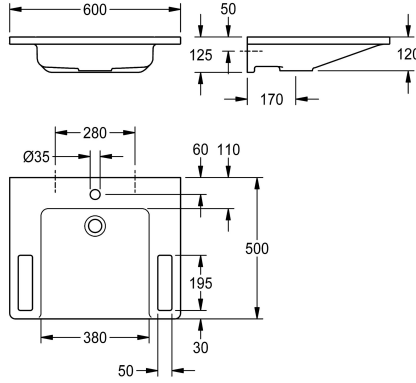

KWC EXOS.

Single washbasin, barrier-free

Modell-Linie: EXOS | ANMW0001N

Washbasins & Washtroughs | Wash basins

KWC-No.

2030073252

EXOS, single washbasin made of MIRANIT resin-bonded mineral material with pore-free, smooth surface (temperature-resistant up to 80 °C), Alpine white colour. Roll-under, with integrated grab rails, storage areas, seamless moulded bowl, without overflow, with tap hole 35 mm (D). Mounting on washbasin back panel, including

mounting material.

Dimensions 600 x 125 x 500 mm (W x H x D)
Bowl dimensions 380 x 98 x 390 mm (W x H x D)

Technical Data

barrier-free	yes
type of basin	single / multiple pay water di
bowl position	center
bowl shape	rectangle
colour	alpinewhite
material	mineral material
material code	Miranit
overall depth	500 mm
overall width	600 mm
overflow	no
rear upstand	no
siphon included	no
number of tap holes	1
tap hole diameter	35 mm
tap hole position	middle
tap ledge	yes
type of mounting	wall mounting
waste hole position	centre back
waste kit included	yes
waste size	DN 32
waste sleeve included	yes