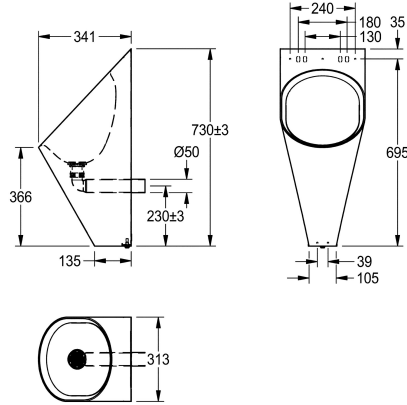

KWC CAMPUS

Single urinal

Modell-Linie: **CAMPUS | CMPX538WF**

WCs and urinals | Single urinal

KWC-No.

2000071872

Version for installation from the front, with mounting clamp and concealed mounting

205.0000.057

Version as waterless wall-mounted urinal, with DN 50 bent outlet, mounting strip and stainless steel waste with rubber membrane as trap

2000103380

Version as urinal with concealed flushing control, for installation from the front, with mounting clamp and concealed mounting

type of waste kit

domed waste

waterfree flat perforated wast

perforated waste

Single urinal for wall mounting, stainless steel, surface satin finished, material thickness 1.2 mm, oval bowl, hidden horizontal outlet towards wall, mounting and fixing conform to EN 80, hidden screws, included trap DN 50. Waterfree urinal, with 90° elbow DN 50.

includes stainless steel waste and membrane.

Dimensions 313 x 733 x 341 mm (W x H x D)

Technical Data

inlet size
material
material code
material thickness
outlet size
overall depth
overall height
overall width
siphon included
surface finish
type of flushing
type of mounting
type of urinal
type of waste kit
water outlet

G 1/2 B
stainless steel
1.4301 Chrome Nickel steel V2A
1.2 mm
DN 50
341 mm
733 mm
313 mm
yes
satin finished
water free / no flushing
wall mounting
single urinal
waterfree flat perforated wast
concealed

Spare Parts