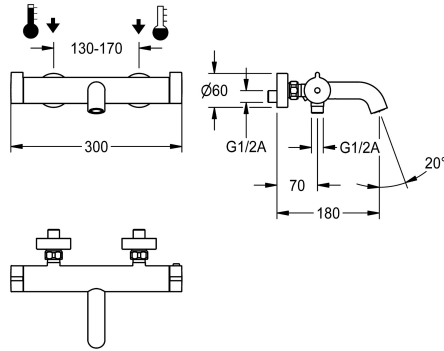

KWC F4MT-Med Thermostat bath mixer

Modell-Linie: F4 | F4MT2001
Showers | Manual shower

KWC-No.

360000189

F4MT-Med thermostat bath mixer with fixed spout as a two-handle wall-mounted mixer DN 15, fitting group I, for wall mounting for baths in the healthcare and nursing sector, for connecting to hot and cold water. Ceramic valve cartridge with rotary handle for flow regulation, mixer water shut-off, as well as integrated diverter for bathtub and hand shower. Thermostat-controlled mixer cartridge with expansion element and active scald protection, fail-safe against backflow as well as adjustable, turn-proof temperature stop, preset to 38 °C and option to carry out manual thermal

disinfection. Tap optimised for cleaning with ergonomically designed handles, scald-protected safe-touch housing with hand shower connection 13 l/min, G 1/2 B, bath spout with laminar jet controller 20 l/min and backflow preventer. All-metal construction, high-polished chrome-plated. Double-walled tap housing for reducing the heat transfer from the tap housing to the cold water line, with volume-reduced and smooth water lines. With adjustable connections with strainers, fully covered by depth-adjustable screw rosettes. 180 mm bath spout projection.

Technical Data

circulation
compatible A3000 open
connection with pay water disp
adjustable flow time
functional principle
for hand shower
hygiene flushing
diameter nominal
inlet size
Locking mechanism
type of mixing
shower pipe draining
with shower set
surface finish casing
temperature limit
thermal disinfection
type of mounting
type of operation
type of shower
water connection
position of water connection
with soap dish

no
no
not possible
no
manual
yes
no
DN 15
DN 15
Top section, ceramic
with thermostat
no
no
chromed
yes
manual
wall mounting
manual operation
wall fitting
S-connections
from backside
no

KWC F4MT-Med Thermostat bath mixer